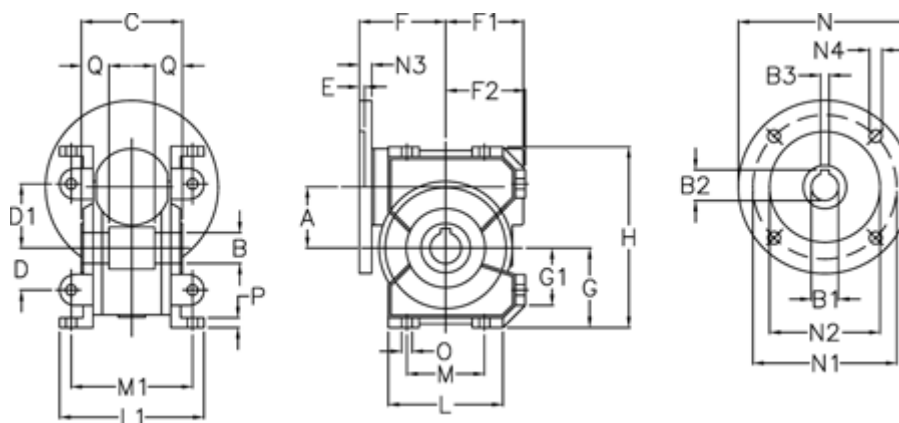

Article number: 3918044007023

Description: Worm gear with st. steel hollow shaft
VF 44 EP-U-7- 63B14

Measures

a	= 44.6	E	= 2.0	L	= 80	N4	= 5.5
B	= 18	F	= 65	L1	= 100.0	O	= 8.5
B1 E7	= 11	F1	= 54	M	= 52	P	= 8
B2	= 12.8	F2	= 55.0	M1	= 81.0	Q	= 24.5
B3 H9	= 4	g	= 55.0	N	= 90		
C	= 64	G1	= 40.0	N1	= 75		
D	= 29	H	= 127.0	N2	= 60		
D1	= 46	H1	= 97.0	N3	= 8.0		